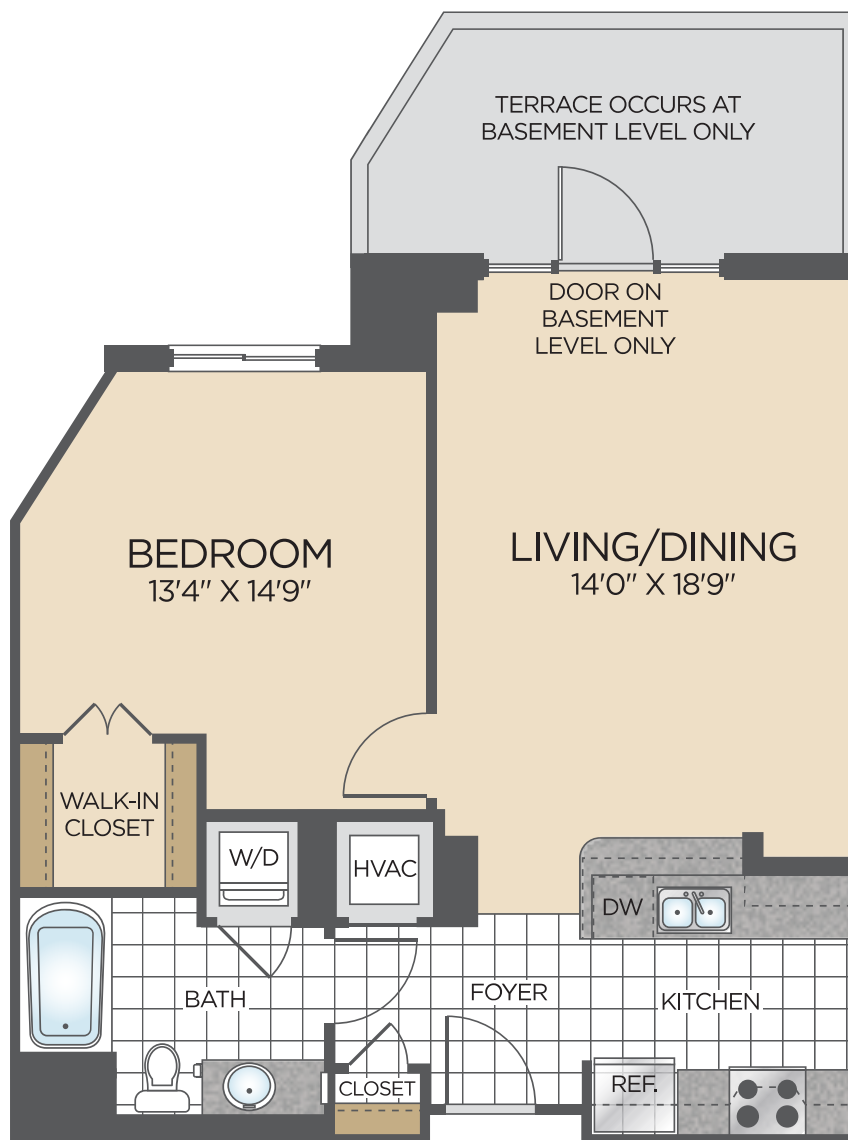

100_aa01

1 BED / 1 BATH

725

SQ. FT.

Seventy |  1Hundred

70 I St SE | Washington, DC 20003

www.seventy1hundred.com

Floor plans are artist's rendering. All dimensions are approximate. Actual product and specifications may vary in dimension or detail. Not all features are available in every apartment. Prices and availability are subject to change. Please see a representative for details.